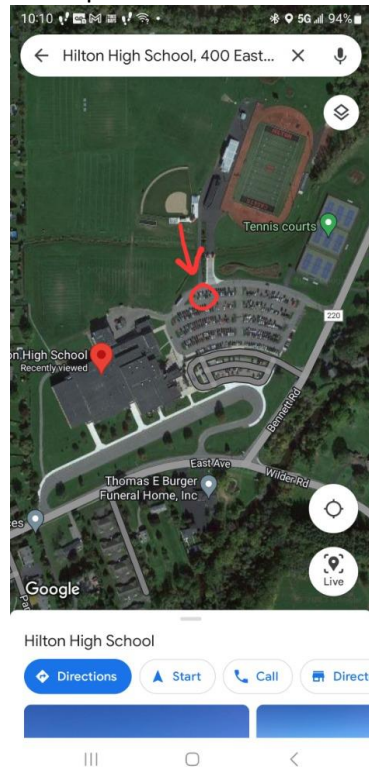

RYFC Game Fields and Ref Parking Locations

<p>Pittsford Jr. Panthers</p> <p>Pittsford Sutherland HS 55 Sutherland Street Pittsford, New York</p>	<p>1st 4 (non handicap) spots in the first aisle to the left if you are facing the field. (Along the tree line)</p>
<p>Greece Cardinals-</p> <p>Greece Athena High School 800 Long Pond Road Rochester, New York</p>	<p>4 closest spots to the entrance gate to the football field.</p>
<p>Irondequoit Jr Eagles</p> <p>Irondequoit High School 260 Cooper Road Rochester, New York</p>	<p>4 spots on the North end of the field in front of the concession stand and the main walkway to and from the field.</p>
<p>Penfield</p> <p>Harris-Whalen Park 2126 Penfield Road Penfield, New York</p>	<p>Parking lot closed to Harris Whalen lodge, field side.</p>
<p>Spencerport Jr Rangers</p> <p>Spencerport High School 2707 Spencerport Rd. Spencerport, New York</p>	<p>4 spots next to each other , second row closest to the stadium entrance. right next to the handicap spots. Will be marked with a sign</p>
<p>Fairport Youth Football & Cheer</p> <p>Fairport High School 1 Dave Paddock Way. Fairport,</p>	<p>New York Parking location: First 4 spots by Field gate entrance (SEE ATTCHED - Red Box)</p>
<p>Churchville</p> <p>5786 Buffalo Rd. The senior high school.</p>	<p>We will have 4 spots marked with cones near the handicap parking spots, which are closest to the sidewalk.</p>

RYFC Game Fields and Ref Parking Locations

Brockport-Hamlin Jr. Blue Devils

Brockport High School
40 Allen Street
Brockport, New York

Hilton Jr Cadets

Hilton High School
400 East Avenue
Hilton, New York

Refs will have the 1st four spots in front of the gate. We will have 4 big orange cones marking their spots.